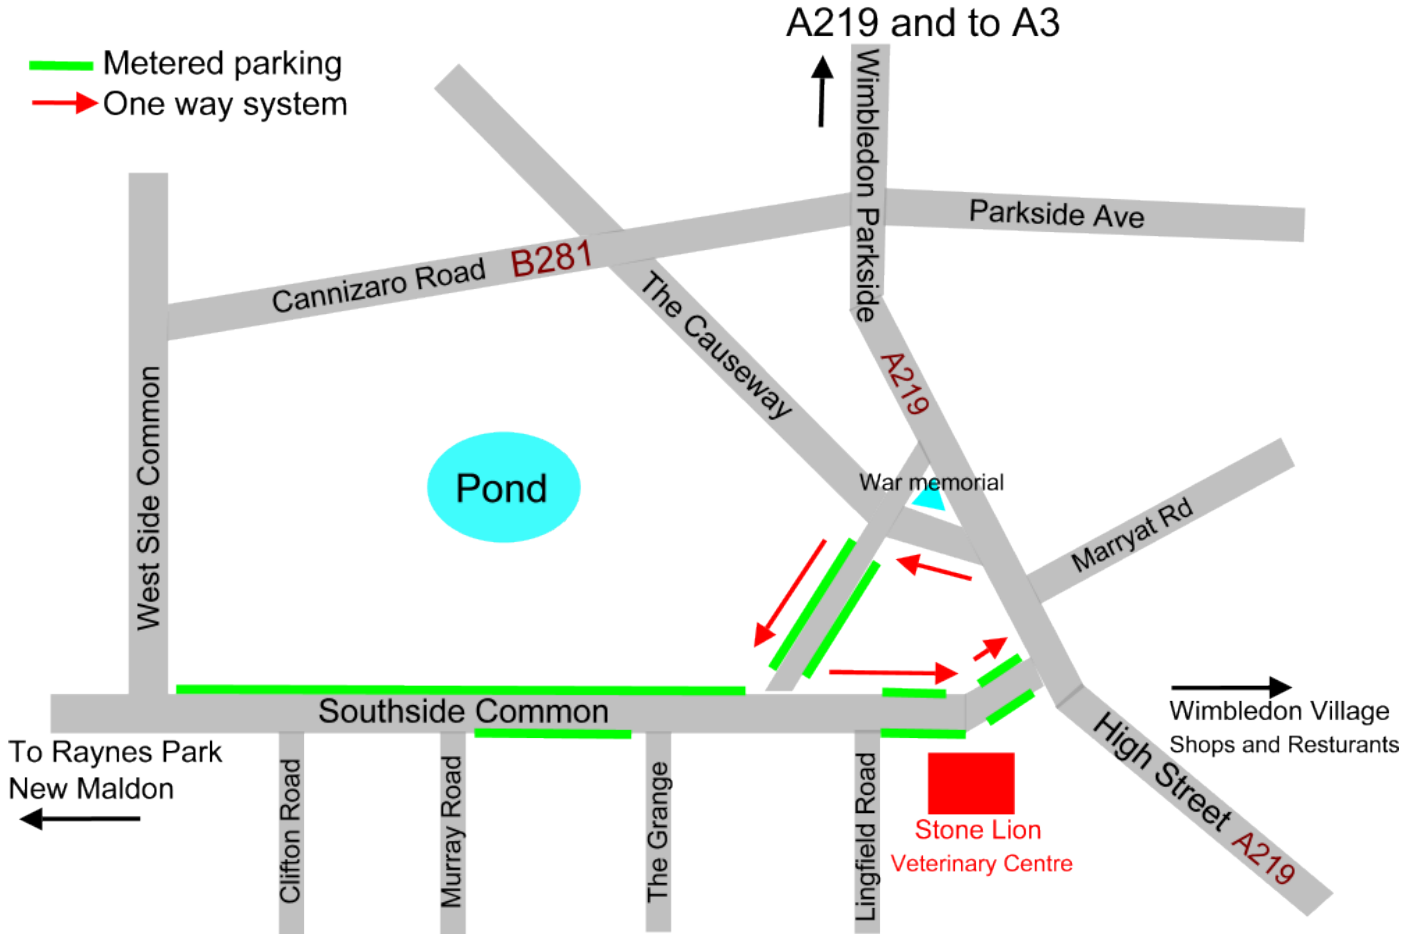

Stone Lion Veterinary Centre
 41 High Street, Wimbledon Village, SW19 5AU
 Tel: 020 8946 4228 Fax: 020 8944 0871
www.goddardvetgroup.co.uk

The parking is pay and display and cost between 60p and 90p an hour. If you are transporting a recumbent or heavy animal(s) we are more than happy for you to pull into our driveway and we can care for your pet whilst you find a suitable parking space.